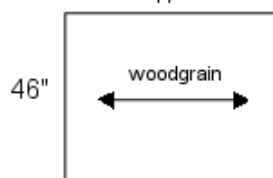

SMR4X, Chair Mat, Extra Large Size, Rectangular Shape
List: ~~US$259.99~~
Only: US$249.99

SMR4X

55"