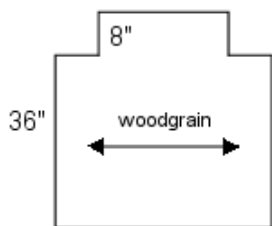

SMR3X

47"

SMR4X, Chair Mat, Extra Large Size, Rectangular Shape
List: ~~US\$259.99~~
Only: US\$249.99

SMR4X

55"

SMT1X, Chair Mat, Small Size, Traditional Shape
List: ~~US\$189.99~~
Only: US\$184.99

SMT1X

21"