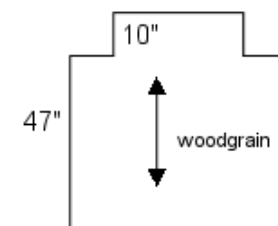

SMT4X, Chair Mat, Extra Large Size, Traditional Shape
List: ~~US$259.99~~
Only: US$249.99

SMT4X

27"