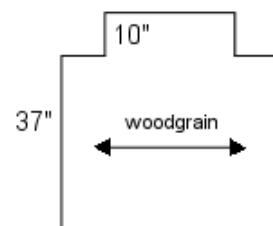

SMT2X, Chair Mat, Medium Size, Traditional Shape
List: ~~US\$194.99~~
Only: US\$189.99

SMT2X

22"

SMT3X, Chair Mat, Large Size, Traditional Shape
List: ~~US\$199.99~~
Only: US\$194.99

SMT3X

27"

SMT4X, Chair Mat, Extra Large Size, Traditional Shape
List: ~~US\$259.99~~
Only: US\$249.99