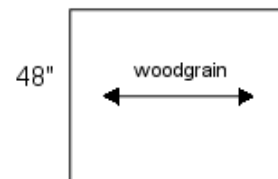

SMR3X

47"

SMR4X, Chair Mat, Extra Large Size, Rectangular Shape
List: ~~US\$259.99~~
Only: US\$249.99

SMR4X

55"

SMT1X, Chair Mat, Small Size, Traditional Shape
List: ~~US\$189.99~~
Only: US\$184.99

SMT1X

21"