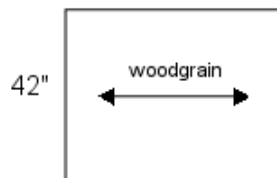

SMR1X, Chair Mat, Small Size, Rectangular Shape
List: ~~US\$189.99~~
Only: US\$184.99

SMR1X

42"

SMR2X, Chair Mat, Medium Size, Rectangular Shape
List: ~~US\$194.99~~
Only: US\$189.99

SMR2X

47"

SMR3X, Chair Mat, Large Size, Rectangular Shape
List: ~~US\$199.99~~
Only: US\$194.99