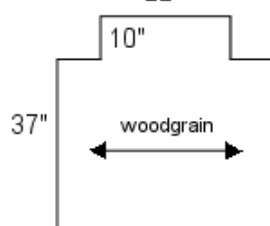

SMT2X, Chair Mat, Medium Size, Traditional Shape
List: ~~US$194.99~~
Only: US$189.99

SMT2X

22"