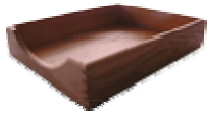

0252X Tray, 2 Level, Legal size, Open side, Harvard Series

Regular Price: ~~\$96.00~~  
**Your Price: \$84.99**

0262X Tray, 3 Level, Legal size, Open side, Harvard Series

Regular Price: ~~\$147.00~~  
**Your Price: \$131.99**

0941X Tray, Single Depth, Letter size, Classic series

Regular Price: ~~\$30.00~~  
**Your Price: \$27.99**

0951X Tray, Double Deep, Letter size, Classic series

Regular Price: ~~\$44.00~~  
**Your Price: \$39.99**

07256 Stacking Supports, Hedberg Series, Brass, set of 4

Regular Price: ~~\$8.00~~  
**Your Price: \$7.99**

0942X Tray, Single Depth, Legal size, Classic series

Regular Price: ~~\$34.00~~  
**Your Price: \$28.99**

0952X Tray, Double Deep, Legal size, Classic series

Regular Price: ~~\$46.00~~  
**Your Price: \$41.99**

TDT0X Tray, Tabloid, Deep

Regular Price: ~~\$44.00~~  
**Your Price: \$39.99**

0611X Tray, 1 Level, Letter size, Solid Cherry, Cherry Ridge