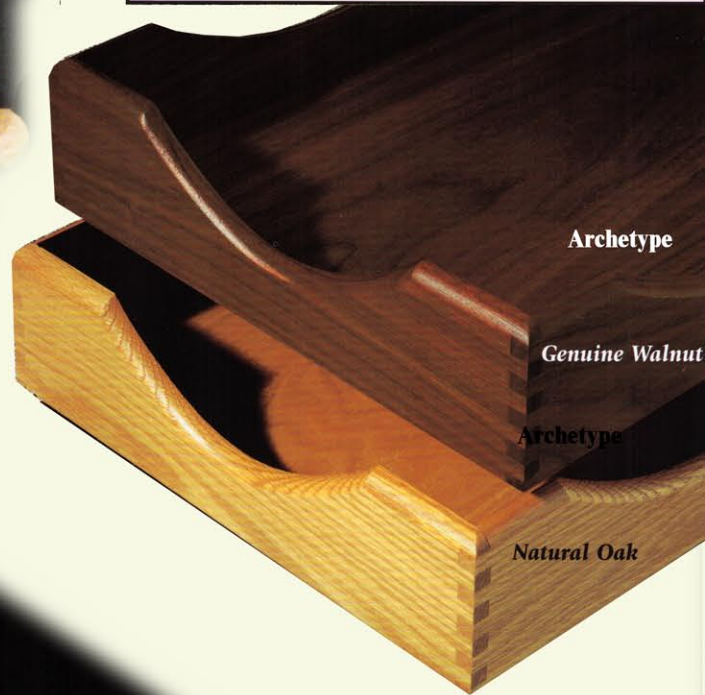

Archetype 920

The gunstock finish of this solid hardwood desk tray complements almost any office for a lifetime of utility and elegance. Lock-corner construction. Individually **Archetype** hand sanded. Underside fully covered with felt.

	Natural Oak	Genuine Walnut	Exterior Dimensions
Letter Size	09211	09215	10 ³ / ₈ " x 12 ⁵ / ₈ " x 2 ¹ / ₂ "H
Legal Size	09221	09225	10 ³ / ₈ " x 15 ³ / ₈ " x 2 ¹ / ₂ "H
Interior Tray Dimensions:			
Letter Size Desk Tray: 9 ⁵ / ₈ " x 12" x 2 ¹ / ₄ "H			
Legal Size Desk Tray: 9 ⁵ / ₈ " x 14 ⁷ / ₈ " x 2 ¹ / ₄ "H			

Harvard Business Card Holder #02005
(shown in walnut)

Harvard Desk Valet #02035
(shown in walnut)

Harvard Pencil Tray #02025
(shown in walnut)

Harvard Accessories

	Natural Oak	Mahogany finish	Genuine Walnut	Exterior Dimensions
Executive Desk Pad	02051	02053	02055	40" x 24 ¹ / ₂ "
Standard Desk Pad	02041	02043	02045	37 ¹ / ₂ " x 20 ¹ / ₂ "
Tissue Accent Cover	TAC11	TAC13	TAC15	10 ¹ / ₄ " x 5 ³ / ₄ " x 2 ³ / ₄ "H
Tissue Accent Cover	TAC21	TAC23	TAC25	10 ¹ / ₄ " x 5 ³ / ₄ " x 3 ³ / ₄ "H
Desk Valet	02031	02033	02035	9" x 4" x 3 ¹ / ₂ "H
Business Card Holder	02001	02003	02005	3" x 2" x 2"H
Pencil Tray	02021	02023	02025	2 ¹ / ₂ " x 8 ³ / ₄ " x 3 ¹ / ₄ "H
Paper Clip Holder	02011	02013	02015	2 ¹ / ₂ " x 2 ¹ / ₂ " x 3 ¹ / ₄ "H

* All dimensions may vary slightly due to variations in natural woods