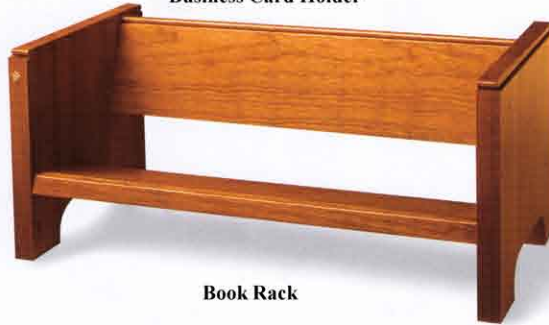

Single Letter

Pencil Cup

Tissue Accent Cover

Business Card Holder

Extra Deep Letter

Book Rack

Tambour Waste Basket

Letter/Legal Combination

Desk Pad

The Cherry Ridge Collection

A Handsome Statement Crafted In The Tradition of Highest Quality.

	Natural Cherry	Dark Cherry	Exterior Dimensions (WxLxH)	Interior Dimensions
Desk Trays				
Single, Letter	06116	06117	10-3/8"x12-5/8"x2-3/8"H	9-1/2"x11-5/8"x2"
Single, Legal	06126	06127	10-3/8"x15-5/8"x2-3/8"H	9-1/2"x14-3/4"x2"
Extra Deep, Letter	06516	06517	10-3/8"x12-5/8"x4"H	9-1/2"x11-5/8"x3-1/2"
Extra Deep, Legal	06526	06527	10-3/8"x15-5/8"x4"H	9-1/2"x14-3/4"x3-1/2"
Double, Letter	06216	06217	10-3/8"x12-5/8"x7-1/4"H	
Double, Legal	06226	06227	10-3/8"x15-5/8"x7-1/4"H	
Double, Combination	06336	06337	10-3/8"x15-5/8"x7-1/4"H	
Desk Pad	06046	06047	38"x20-1/2"	
Pencil Cup	06446	06447	3"x3"x4"H	2"x2"x3-1/2"
Book Rack	06796	06797	17"x8"x8"H	16" Book Space
Business Card Holder	06006	06007	3"x2"x2"H	
Tissue Accent Cover	TAC16	TAC17	10-1/4"x5-5/8"x2-3/4"H	
Tissue Accent Cover	TAC26	TAC27	10-1/4"x5-5/8"x3-3/4"H	
Waste Baskets				
Tambour Round 24 Qt	06776	06777	13"dia x 16"H	24 Quart
Rectangular 13 Qt	06846	06847	8-1/4"x11-1/2"x13"H	13 Quart
Rectangular 28 Qt	06856	06857	10"x14-1/2"x16"H	28 Quart
Rectangular 41 Qt	06866	06867	11"x15"x22"H	41 Quart