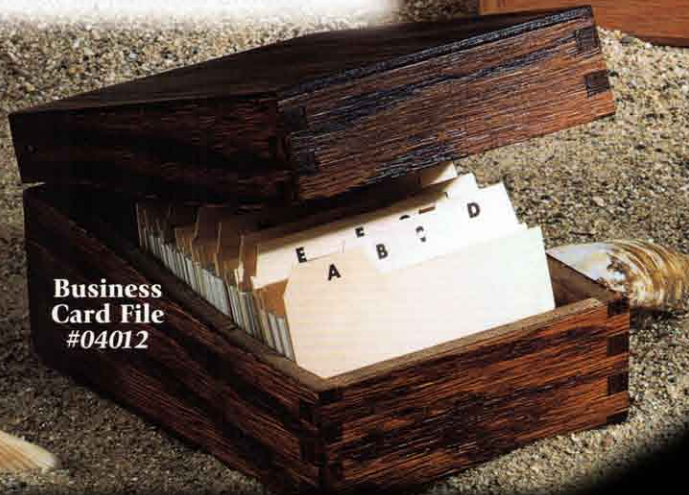

# The Hedberg

A versatile range of sizes in select hardwood veneers means you'll never run out of uses for these convenient card file boxes. Lock corner construction. Durable hinges. Individually hand sanded. All Hedberg card files hold approximately 100 cards per inch of depth. Business card files, 9 and 12 inch deep card files include an adjustable follow block to hold any quantity of cards upright. Business card files include alphabetical dividers.

5X8 Card File  
#05832

	Natural Oak	Walnut finish
<b>Hedberg 3x5 Card Files</b>		
2-3/16" Deep	03531	03532
6" Deep	03561	03562
9" Deep	03591	03592
12" Deep	035121	035122
<b>Hedberg 4x6 Card Files</b>		
3-1/8" Deep	04631	04632
6" Deep	04661	04662
9" Deep	04691	04692
12" Deep	046121	046122
<b>Hedberg 5x8 Card Files</b>		
4" Deep	05831	05832
6" Deep	05861	05862
9" Deep	05891	05892
12" Deep	058121	058122
<b>Business Card File</b>		
	04011	04012